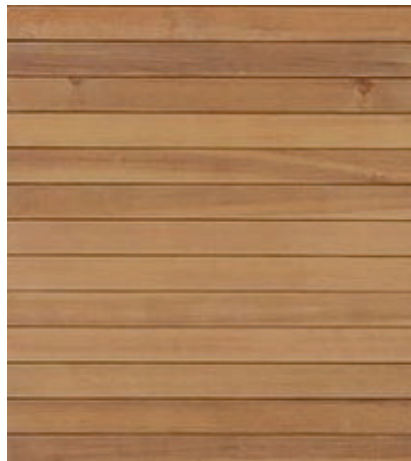

EXTERIOR

Entry Door  
5'-0" x 8'-0"  
Modern Architectural Doors  
Katti Door - Unfinished

Exterior Stone

Exterior Siding

Driveway Pavers

Facia and  
Soffit Paint

Stucco Color